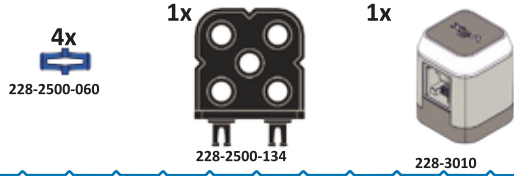

3. Clawbot IQ с сенсорами

88