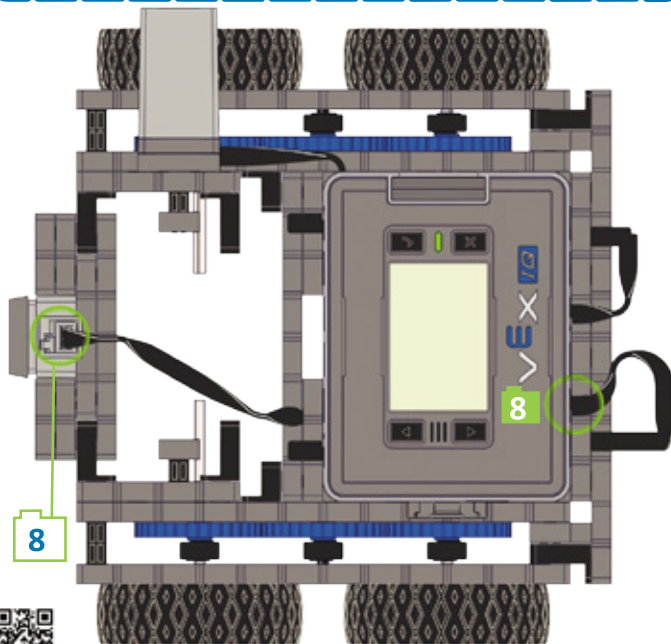

vexiq.com/clawbotiq/32

33

2x  
228-2500-017

2x  
228-2500-019

vexiq.com/clawbotiq/33

34

228-2780-002 300mm

8